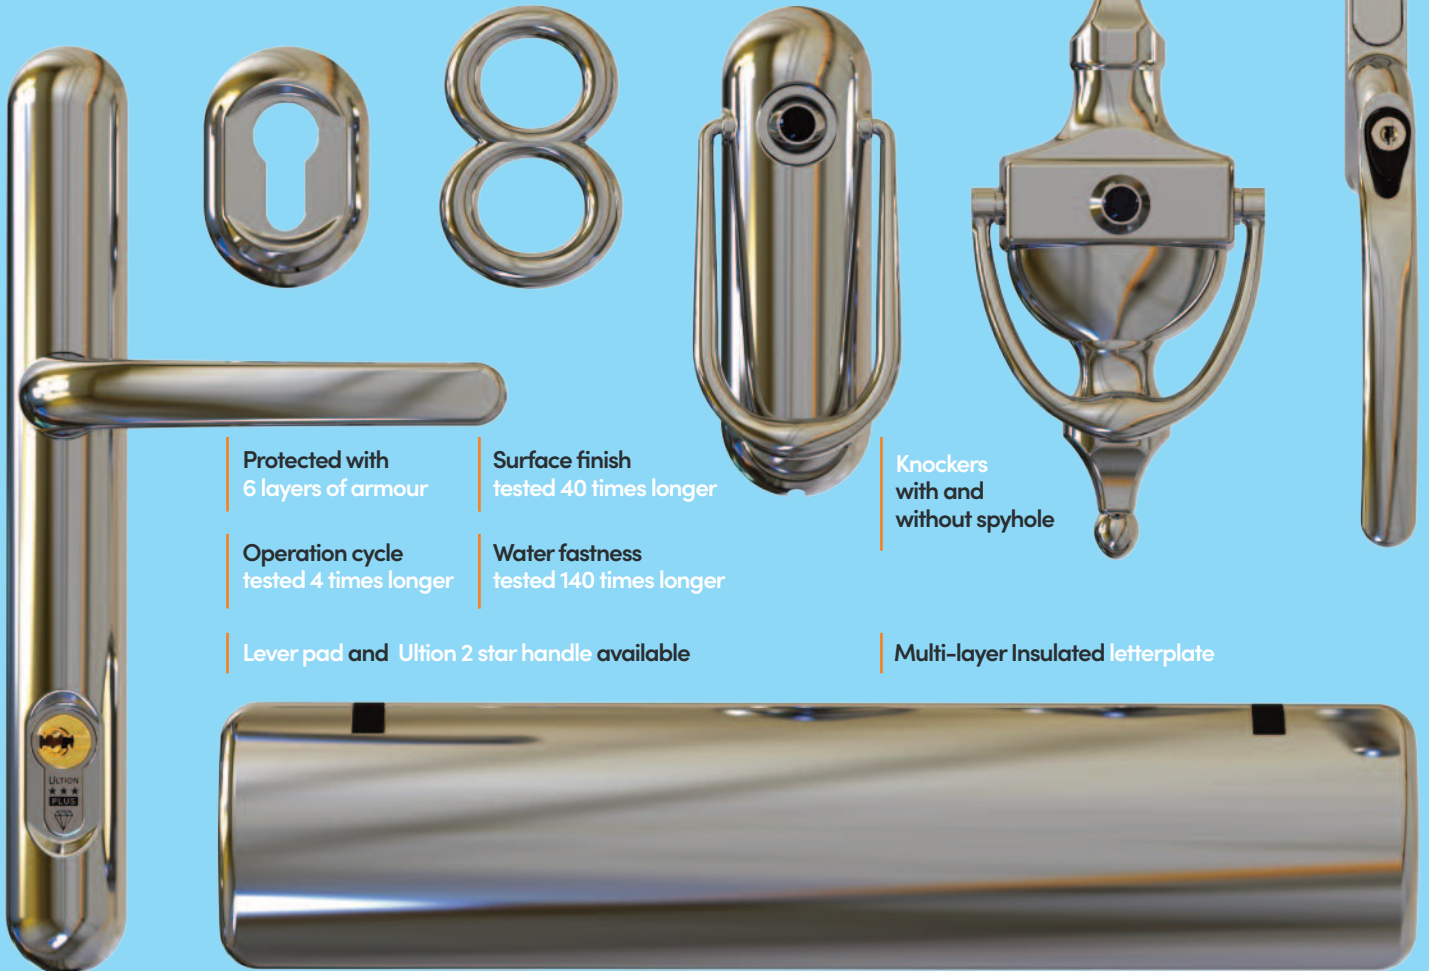

ULTION | Sweet

Ultion Sweet carries multiple coatings of brass and nickel, ensuring it always looks great. We guarantee that the door furniture will still be working and looking sweet for 20 years and the guarantee is between the home owner and Brisant secure.

Protected with 6 layers of armour

Surface finish tested 40 times longer

Operation cycle tested 4 times longer

Water fastness tested 140 times longer

Knockers with and without spyhole

Lever pad and Ultion 2 star handle available

Multi-layer Insulated letterplate

7 colour options

Rose Gold

Gold

Chrome

Satin Nickel

Black

Anthracite

White

2 STAR HANDLE

Looks great. For good