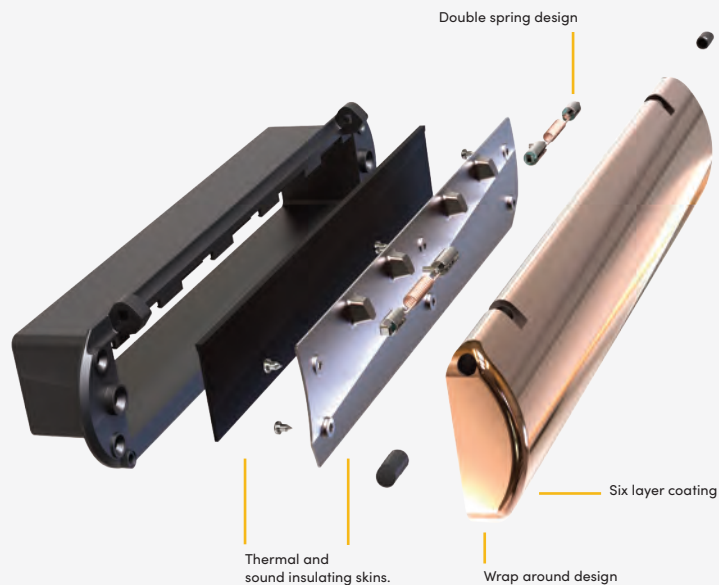

Better news. Multi-layer insulated letter box.

As well as looking great the Ultion Sweet letter box is really clever. The traditional frame and flap design is replaced with a single wrap around design to stop the elements creeping through the butt joints.

Two internal skins bring additional sound and thermal insulation.