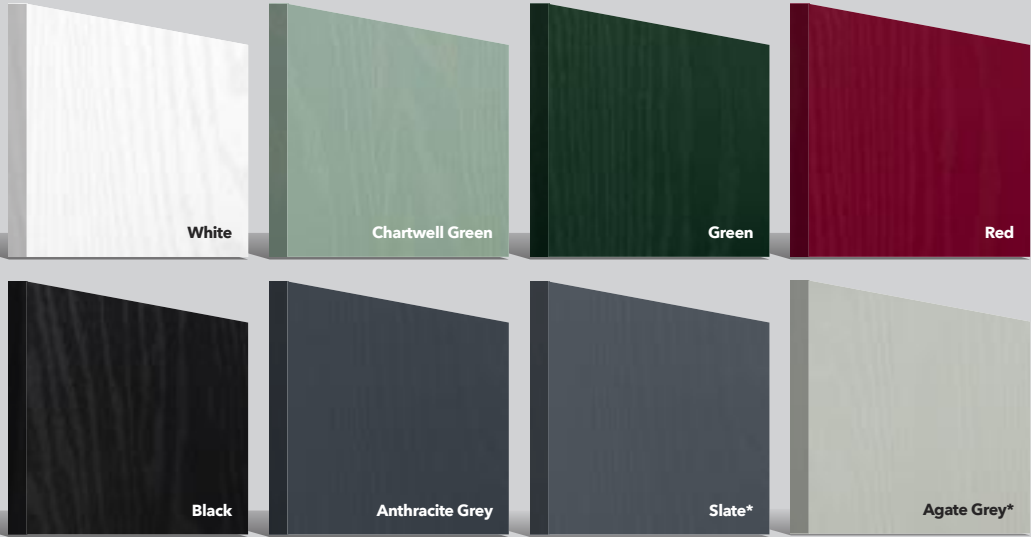

**St. Andrews
Solid**
Page 15

Belfry
Page 16

Belfry 3
Page 16

Grove
Page 20

Chantilly
Page 21

Seminole
Page 22

Vilamoura
Page 23

Augusta
Page 24

**Augusta
Long**
Page 24

Standard Colours

A range of 9 external colours with white interior as standard. Coloured both sides is a cost option.

Premium Colours

Our range of 38 premium colours finished in a Semi-Matt, Satin or Semi-Gloss sheen dependent upon colour.

PAiNT allows us to colour match anything

Yes. Anything.

With our high-performance paint technology we can offer any colour door you desire.

PATiNA

An exciting range of 6 patina colours are available exclusively on the Monza II, Eaton, Knightsbridge, Tatton, Gleneagles, Oulton, Grove and Kings door styles.