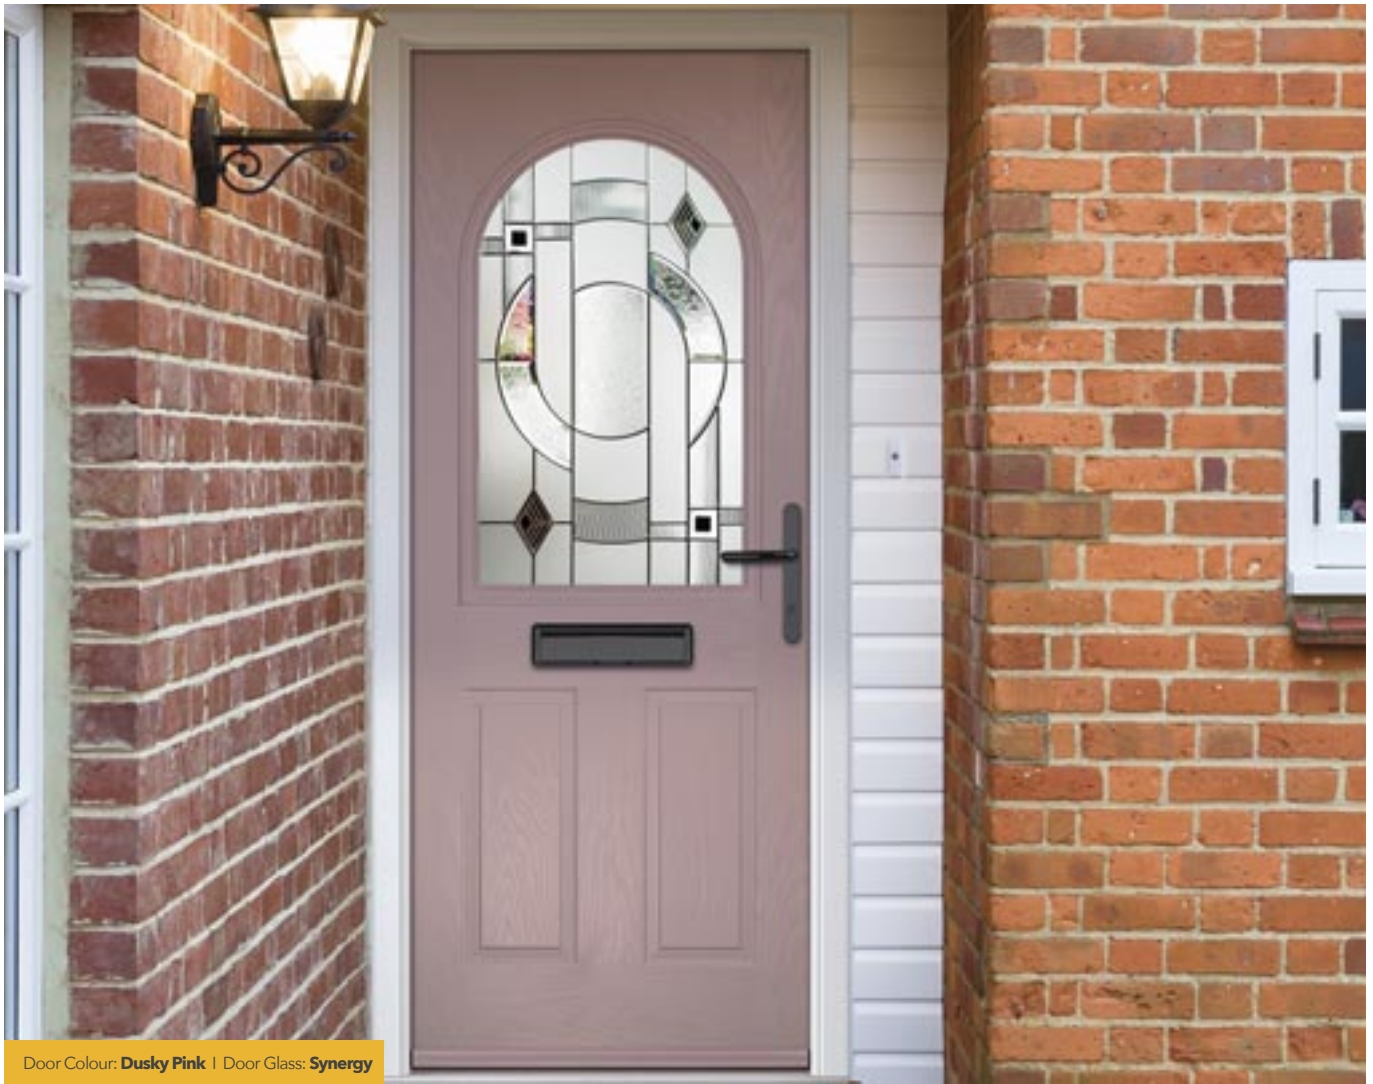

Turnberry

The large arched glazed area of the Turnberry can also be enhanced with the GridLite option.