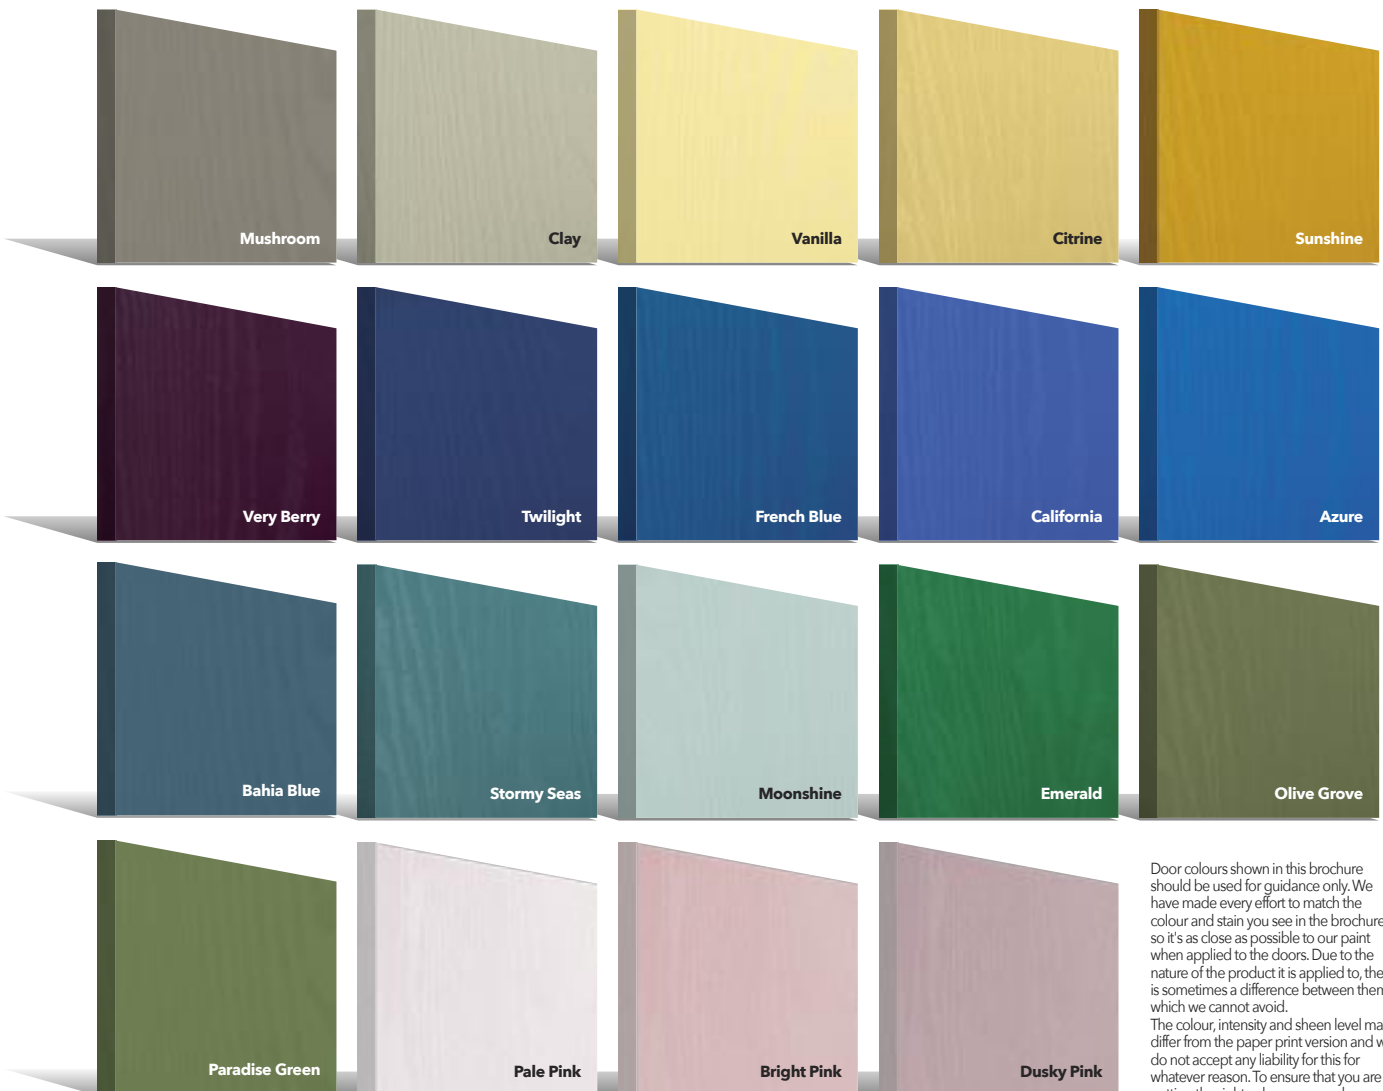

**Augusta
Long**
Page 24

Standard Colours

A range of 9 external colours with white interior as standard. Coloured both sides is a cost option.

Premium Colours

Our range of 38 premium colours finished in a Semi-Matt, Satin or Semi-Gloss sheen dependent upon colour.

PAiNT allows us to colour match anything

Yes. Anything.

With our high-performance paint technology we can offer any colour door you desire.

PATiNA

An exciting range of 6 patina colours are available exclusively on the Monza II, Eaton, Knightsbridge, Tatton, Gleneagles, Oulton, Grove and Kings door styles.