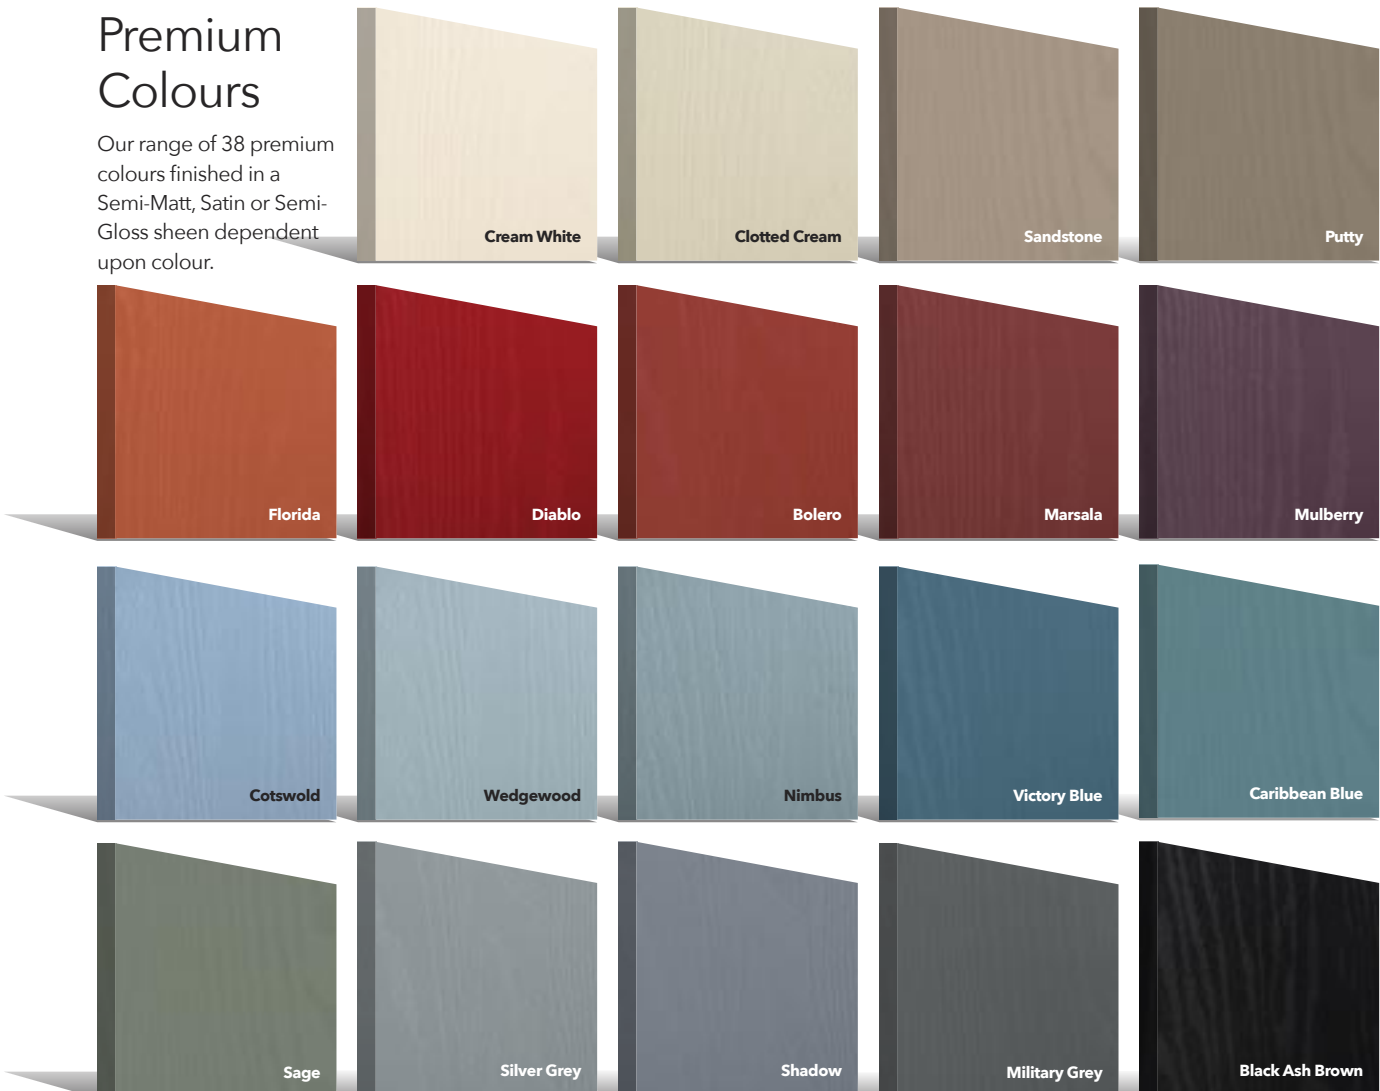

**Augusta
Long**
Page 24

Standard Colours

A range of 9 external colours with white interior as standard. Coloured both sides is a cost option.

Premium Colours

Our range of 38 premium colours finished in a Semi-Matt, Satin or Semi-Gloss sheen dependent upon colour.

PAiNT allows us to colour match anything

Yes. Anything.

With our high-performance paint technology we can offer any colour door you desire.

PATiNA

An exciting range of 6 patina colours are available exclusively on the Monza II, Eaton, Knightsbridge, Tatton, Gleneagles, Oulton, Grove and Kings door styles.